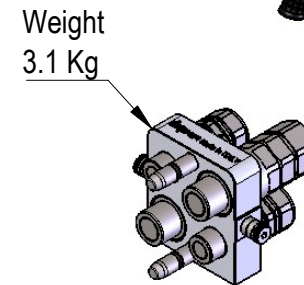

PSF4.2GCG.2EDG.3
Mobile Part (Male Couplings)
Connectable Under Pressure

WORKING PRESSURE = 25MPa (3626 PSI)

Property of
D.N.P. Industriale Srl

WEIGHT
Kg. 7862.216

SCALE
1:6
FORMAT
A4

DRAW
Fontana
CONTROL
Tosoni

DATE
27-05-2022
DATE
27-05-2022

DENOMINATION
MULTI - COUPLINGS POF4
2xISO12.5-G 1/2" + 2xISO19-G 3/4"

CODE

PSF4.2GCG.2EDG.2
PSF4.2GCG.2EDG.3